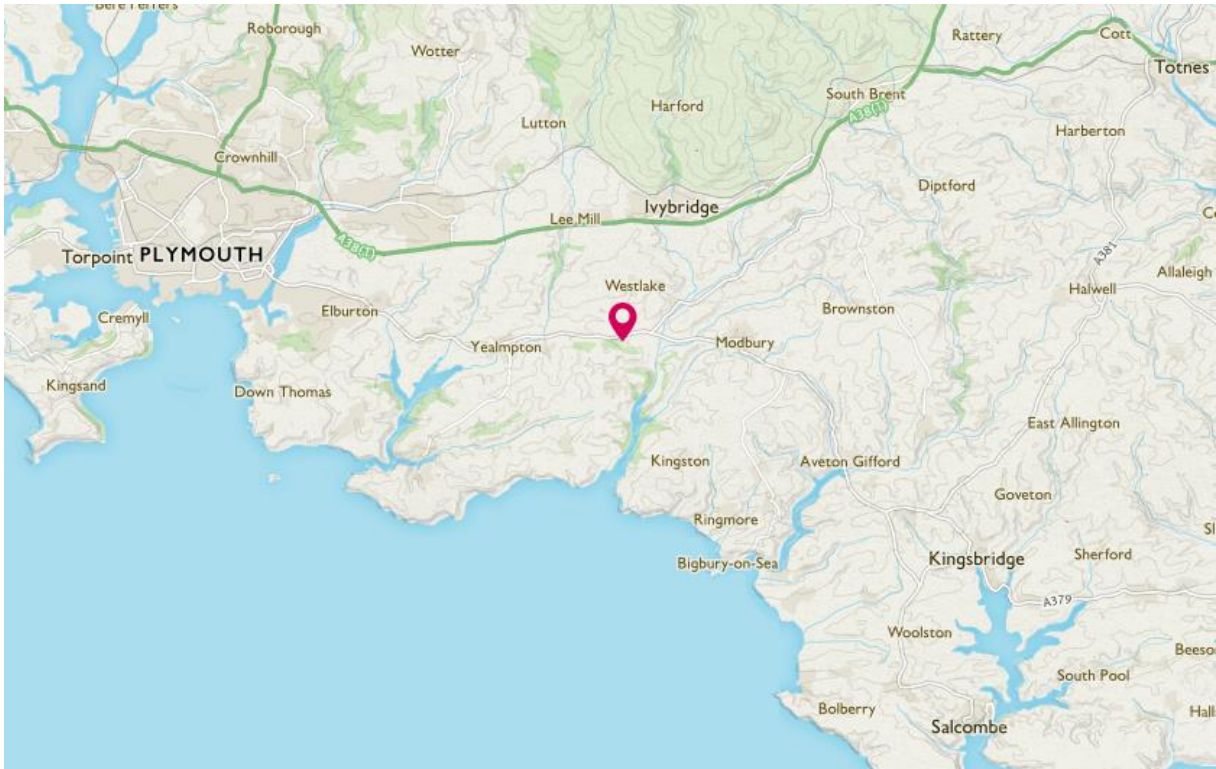

## Flete Estate Directions

**Flete Estate is located approximately 3 miles from Modbury and 8 miles from Plymouth on the A379.**

**For Sat Nav, the postcode of PL21 9NU will get you to the Cottage that is at the head of the access lane adjacent to the entrance.**

**The access to the Estate is via a gated access on the Junction passed the Cottage down to the Cricket Pavilion.**